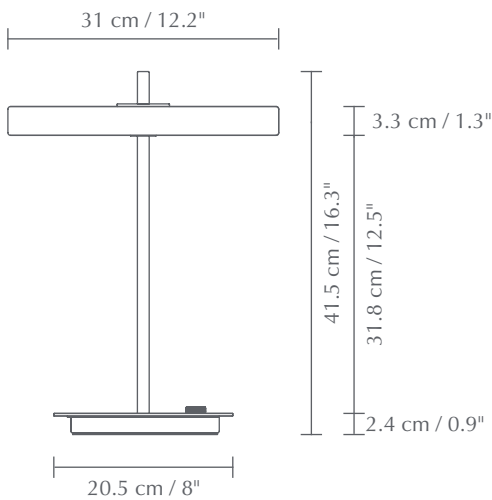

ASTERIA TABLE

Designed by Søren Ravn Christensen

 Table lamp

 **TESTS & CERTIFICATIONS**
CE (for indoor use), IP2X, cETLus certified

 USB-port incl.

 **DIMENSIONS**
Ø: 31 cm / 12.2"
H: 41.5 cm / 16.3"

 **MATERIAL**
Polypropylene, steel, aluminium and acrylic
Incl. 2 m / 6'6" black cord

 **WARRANTY**
10 years warranty against manufacturer defects

 **WEIGHT**
2.3 kg / 5.1 lb

 **WEIGHT INCL. PACKAGING**
3.2 kg / 7.1 lb

 **LIGHT SOURCE**
13W LED panel built-in. 3000 K - 600 lumen CRI: 83
25000 H. Dimmable

 **PACKAGING DIMENSIONS (L x W x H)**
33.6 x 54.6 x 5.6 cm / 13.2 x 21.5 x 2.2"

 **ASSEMBLY TIME**
5 min - video guide at umage.com

 **MEDIA KIT**
Photos and press material
Download at umage.presscloud.com