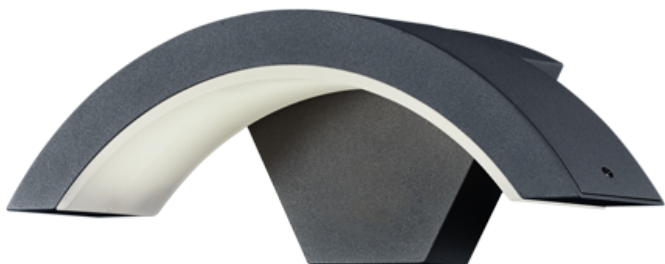

Wall lamp

## HARLEM – 220960142

incl. 1x SMD, 7,5W · 1x 800lm, 3000K

- **Wallmounting**
- **IP54**
- **Not dimmable**

### Material construction

Diecast aluminium ·  
Anthracite

### Product dimensions

Width: 29cm  
Height: 10cm  
Depth: 9cm  
Weight: 0,795kg