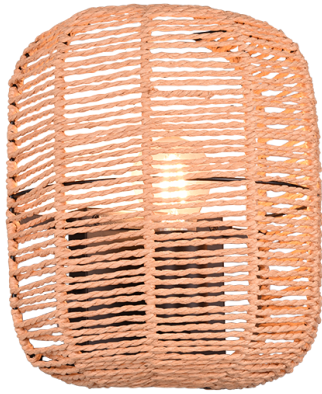

Wall lamp

RUNA – 203000132

excl. 1x E27 · max. 60W

- **Wallmounting**
- **IP20**
- **Lamp(s) not included**

Material construction

Metal · Black mat
Sisal · Brown

Product dimensions

Width: 23cm
Height: 27cm
Weight: 0,67kg

Technical data

Light source: excl. 1x E27 · max. 60W

operating voltage: 230V ~ 50Hz

Protection grade: 1

IP classification: IP20

Support & Download Links

[Manual](#)

[Drawing](#)

[Declaration of conformity](#)

[Safety notes](#)

Dealer information

EAN Code: 4017807522716

Customs number: 94051990900

Packaging dimensions & weight

Quantities: 1

Width: 25cm

Height: 30cm

Depth: 18cm

Weight: 1kg