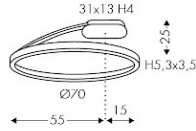

**BELLAI HOME**  
3027ADMBVE2A

Installation	Ceiling
Usage environment	Indoor
Size	5,3x3,5Ø70cm
Finish	White 
Materials	Structure in extruded aluminum, PMMA diffuser
Weight	5kg
Power / flux	down 50W 3808lm + up 24W 2400lm
Power supply	220-240V 50-60Hz
Power supply	Dali/Push (DM), included in the ceiling rose <b>A</b>
Hue	2700K (A) / Led SMD C.R.I >90
Diffuser	Opal (E2)
Light emission	Diffused Up-Down 
Nominal life	50'000h L80B20
This product contains an energy class light source	<b>D</b>
Certifications	