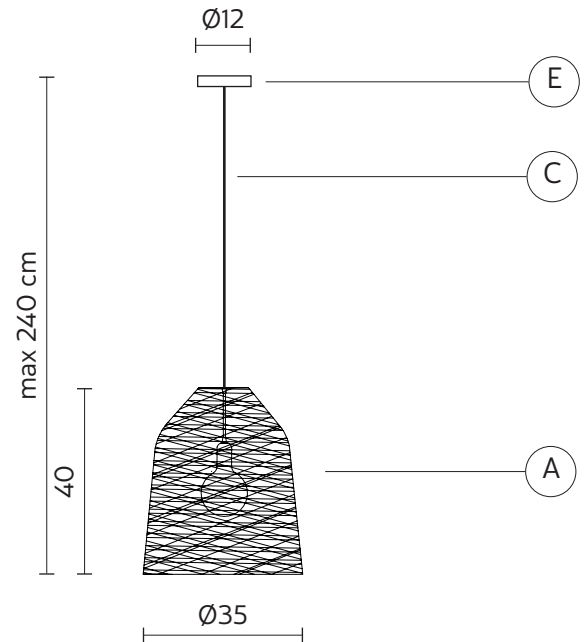

BLACK OUT suspension

Matteo Ugolini design

year 2015

TECHNICAL SHEET - SE101 1T INT

STRUCTURE "A"

material	fiberglass	
colour	transparent	

CEILING CUP "E"

material	metal
colour	matt white

ELECTRICAL CABLE "C"

material	PVC	
colour	transparent	

ELECTRICAL SYSTEM

socket	E27
source	max 1x52w
energy class	from E to A++

PACKAGING

nr. of collis	1
net weight/kg	1,3
gross weight/kg	1,8
packaging/cm	50x50x54

EMISSION OF LIGHT

one-directional

	direct
	filtered
	indirect
	none

CERTIFICATION

IEC	60598-1:2008
EN	60598-1:2008 + A11:2009

IP rate	IP20
bulb	optional

item number **700B**
decorative bulb
E27 - 25w - ≤ 60 lumen
class E