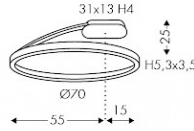

BELLAI HOME
3027AOFNEE2A

Installation	Ceiling
Usage environment	Indoor
Size	5,3x3,5Ø70cm h25cm
Finish	Black 
Materials	Structure in extruded aluminum, PMMA diffuser
Weight	5kg
Power / flux	down 50W 3808lm + up 24W 2400lm
Power supply	220-240V 50-60Hz
Power supply	OnOff (OF), included in the ceiling rose A
Hue	2700K (A) / Led SMD C.R.I >90
Diffuser	Opal (E2)
Light emission	Diffused Up-Down 
Nominal life	50'000h L80B20
This product contains an energy class light source	D
Certifications	