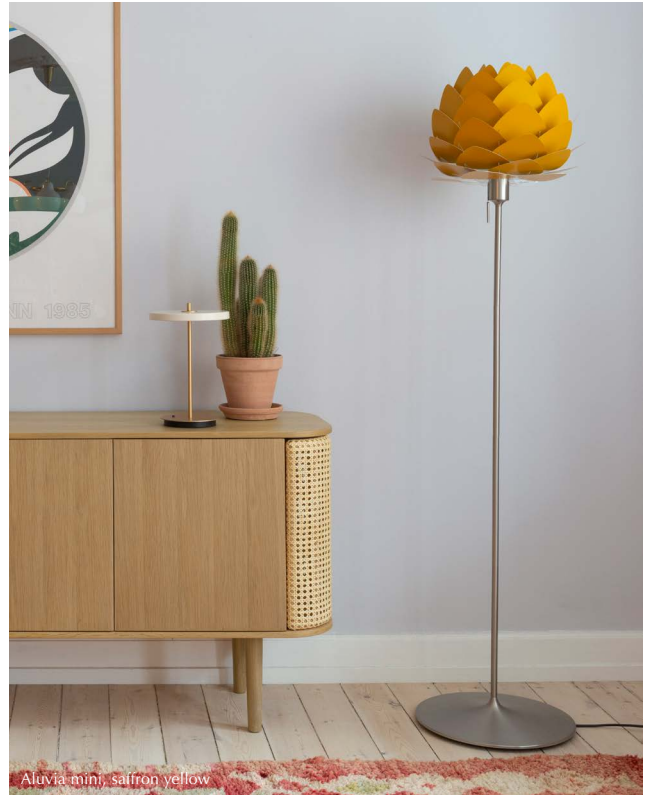

ALUVIA

Designed by UIMAGE Design Team

Pendant, floor and table lampshade
Compatible with E26 / E27

Flip 180°

Durable

DIMENSIONS

Ø: 59 cm / 23.2" Ø: 40 cm / 15.7"
H: 48 cm / 18.9" H: 30 cm / 11.8"

MATERIAL

brushed
bronze

ALUVIA

Designed by UIMAGE Design Team

Aluvia mini, pearl white

Aluvia medium, brushed brass

Aluvia mini, saffron yellow

EXPLORE LIFE AND NATURE WITH ALUVIA

With characteristic geometrical blades made from aluminium, the Aluvia lamp has a distinctive edge, while being lightweight and durable at the same time. Aluvia amplifies the beauty of your interior design, making your home cosy, classic and refined, while also bringing a touch of nature inside through its organic shape.