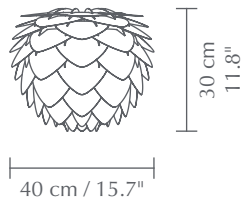

ALUVIA

Designed by UIMAGE Design Team

Pendant, floor and table lampshade
Compatible with E26 / E27

Flip 180°

Durable

DIMENSIONS

Ø: 59 cm / 23.2"   Ø: 40 cm / 15.7"
H: 48 cm / 18.9"   H: 30 cm / 11.8"

MATERIAL

Aluminium, polypropylene and polycarbonate

WEIGHT

Aluvia medium: 1.8 kg / 4.0 lb
Aluvia mini: 725 g / 1.6 lb

WEIGHT INCL. PACKAGING

Aluvia medium: 2.6 kg / 5.7 lb
Aluvia mini: 1.0 kg / 2.2 lb

PACKAGING DIMENSIONS (L x W x H)

Aluvia medium: 29.7 x 41 x 4.3 cm / 11.7 x 16.1 x 1.7"
Aluvia mini: 19.7 x 26.7 x 4.3 cm / 7.8 x 10.5 x 1.7"

ASSEMBLY TIME

20 min - video guide at umage.com

MEDIA KIT

Photos and press material
Download at umage.presscloud.com

ORDERING INFORMATION

Aluvia medium brushed brass	EU/UK/US/APAC #2121
Aluvia medium pearl white	EU/UK/US/APAC #2127
Aluvia medium anthracite grey	EU/UK/US/APAC #2129
Aluvia medium forest green	EU/UK/US/APAC #2131
Aluvia medium petrol blue	EU/UK/US/APAC #2133
Aluvia medium ruby red	EU/UK/US/APAC #2135
Aluvia medium saffron yellow	EU/UK/US/APAC #2137
Aluvia medium brushed bronze	EU/UK/US/APAC #2146
Aluvia mini brushed brass	EU/UK/US/APAC #2122
Aluvia mini pearl white	EU/UK/US/APAC #2128
Aluvia mini anthracite grey	EU/UK/US/APAC #2130
Aluvia mini forest green	EU/UK/US/APAC #2132
Aluvia mini petrol blue	EU/UK/US/APAC #2134
Aluvia mini ruby red	EU/UK/US/APAC #2136
Aluvia mini saffron yellow	EU/UK/US/APAC #2138
Aluvia mini brushed bronze	EU/UK/US/APAC #2147

Colour variations

brushed
brass

pearl white
(RAL: 9001)

anthracite grey
(RAL: 7016)

forest green
(RAL: 6004)

petrol blue
(RAL: 5001)

ruby red
(RAL: 3032)

saffron yellow
(RAL: 1004)

brushed
bronze