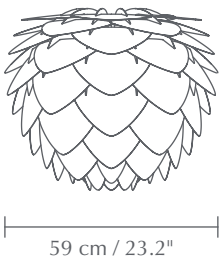

ALUVIA

Designed by UIMAGE Design Team

Pendant, floor and table lampshade
Compatible with E26 / E27

Flip 180°

Durable

DIMENSIONS

Ø: 59 cm / 23.2" Ø: 40 cm / 15.7"
H: 48 cm / 18.9" H: 30 cm / 11.8"

MATERIAL

Aluminium, polypropylene and polycarbonate

WEIGHT

Aluvia medium: 1.8 kg / 4.0 lb
Aluvia mini: 725 g / 1.6 lb

WEIGHT INCL. PACKAGING

Aluvia medium: 2.6 kg / 5.7 lb
Aluvia mini: 1.0 kg / 2.2 lb

PACKAGING DIMENSIONS (L x W x H)

Aluvia medium: 29.7 x 41 x 4.3 cm / 11.7 x 16.1 x 1.7"
Aluvia mini: 19.7 x 26.7 x 4.3 cm / 7.8 x 10.5 x 1.7"

ASSEMBLY TIME

20 min - video guide at umage.com

MEDIA KIT

Photos and press material
Download at umage.presscloud.com

ORDERING INFORMATION

Aluvia medium brushed brass	EU/UK/US/APAC #2121
Aluvia medium pearl white	EU/UK/US/APAC #2127
Aluvia medium anthracite grey	EU/UK/US/APAC #2129
Aluvia medium forest green	EU/UK/US/APAC #2131
Aluvia medium petrol blue	EU/UK/US/APAC #2133
Aluvia medium ruby red	EU/UK/US/APAC #2135
Aluvia medium saffron yellow	EU/UK/US/APAC #2137
Aluvia medium brushed bronze	EU/UK/US/APAC #2146
Aluvia mini brushed brass	EU/UK/US/APAC #2122
Aluvia mini pearl white	EU/UK/US/APAC #2128
Aluvia mini anthracite grey	EU/UK/US/APAC #2130
Aluvia mini forest green	EU/UK/US/APAC #2132
Aluvia mini petrol blue	EU/UK/US/APAC #2134
Aluvia mini ruby red	EU/UK/US/APAC #2136
Aluvia mini saffron yellow	EU/UK/US/APAC #2138
Aluvia mini brushed bronze	EU/UK/US/APAC #2147