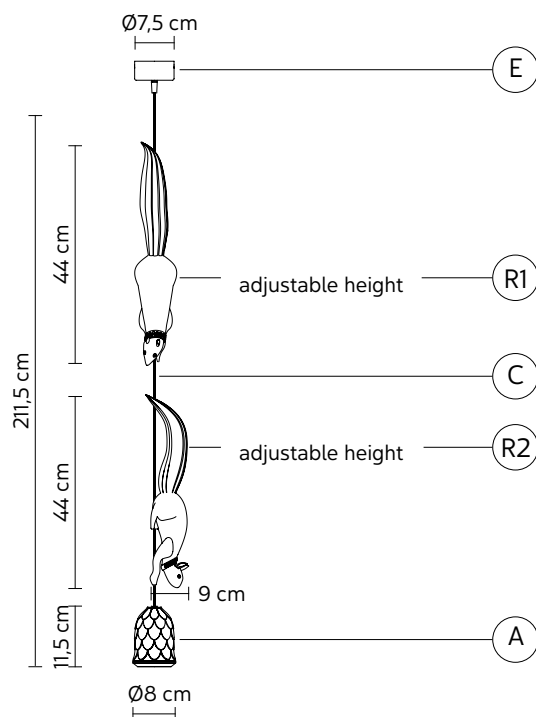

CEILING CUP "E"

material	metal
colour	matt white

ELECTRICAL CABLE "C"

colour	white fabric cable	
--------	--------------------	---

ELECTRICAL SYSTEM

socket	E27
source	1 x max 53W
energy class	from E to A++

PACKAGING

n° cartons	3
net weight/kg	2 (A+R1+R2)
gross weight/kg	3 (A+R1+R2)
packaging/cm	21x21x20 (A) - 28x28x45 (R1) - 28x28x45 (R2)

LIGHT EMISSION

unidirectional

	direct
	filtered
	indirect
	absence

COMPLIANT WITH

IEC	60598-1:2014
EN	60598-1:2015

degree of protection	IP20
bulb	optional

700L*
1x E27 - 25/40W 60lumen
220/240V
class A+

***these items are special, decorative bulbs not for illumination purposes**

COLLECTION