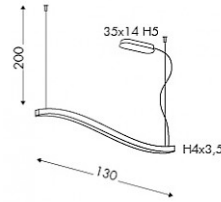

CURVE
1022NOFBVE2A

Installation	Hanging Lamp
Usage environment	Indoor
Size	3,5xh4 l.130cm
Finish	White 
Materials	Structure in extruded aluminum, PMMA diffuser
Weight	2kg
Power / flux	35W 3570lm
Power supply	220-240V 50-60Hz
Power supply	OnOff (OF), included in the ceiling rose 
Hue	2700K (A) / Led SMD C.R.I >90
Diffuser	Opal (E2)
Light emission	Diffused down 
Nominal life	50'000h L80B20
This product contains an energy class light source	E
Certifications	