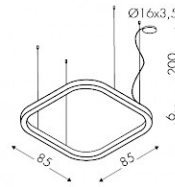

**SHAPE**  
1031BOFBVE2A

Installation	Hanging Lamp
Usage environment	Indoor
Size	85x85 h.6cm
Finish	White 
Materials	Structure in extruded aluminum, PMMA diffuser
Weight	4,5kg
Power / flux	down 83W 6800lm + up 20W 2300lm
Power supply	220-240V 50-60Hz
Power supply	OnOff (OF), incorporated 
Hue	2700K (A) / Led SMD C.R.I >90
Diffuser	Opal (E2)
Light emission	Diffused Up-Down 
Nominal life	50'000h L80B20
This product contains an energy class light source	<b>D</b>
Certifications	