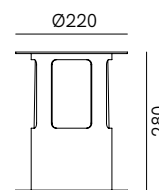

Tipologia Type	terra floor
Ambiente Environment	outdoor
Materiali Materials	Ferro Iron
Fonte luminosa Light source	1 x Max 15W LED E27 (non inclusa not included)
Tensione Voltage	240 Vac 50-60 Hz
Dimmerazione Dimming	Taglio di fase IGBT / TRIAC Phase cut IGBT / TRIAC
Scatole Boxes	1
Volume totale Total volume	0,060 m ³
Peso lordo Gross weight	6 kg
Certificazioni Certifications	CE EAC  IP65